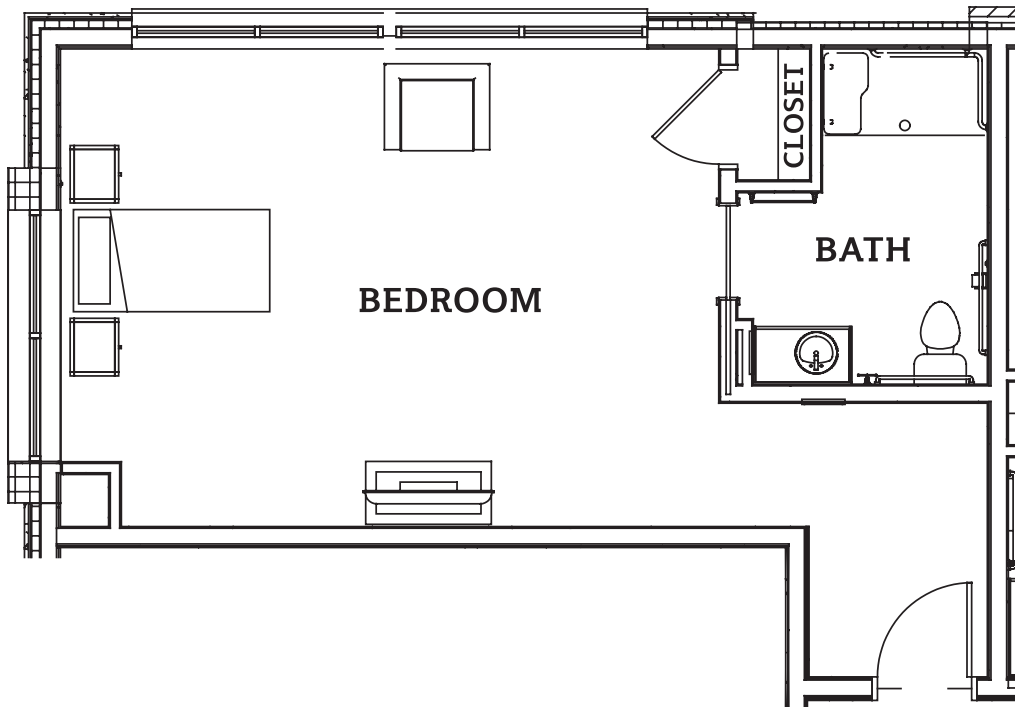

FLOOR PLAN | MEMORY CARE

Studio 472 Sq Ft

- Bathrooms with quartz vanity tops and porcelain tile flooring
- Individually controlled heating and air-conditioning
- Horizontal mini blinds
- Basic Cable TV
- Emergency call system

*Floor plan sizes may vary
and other plans are available*