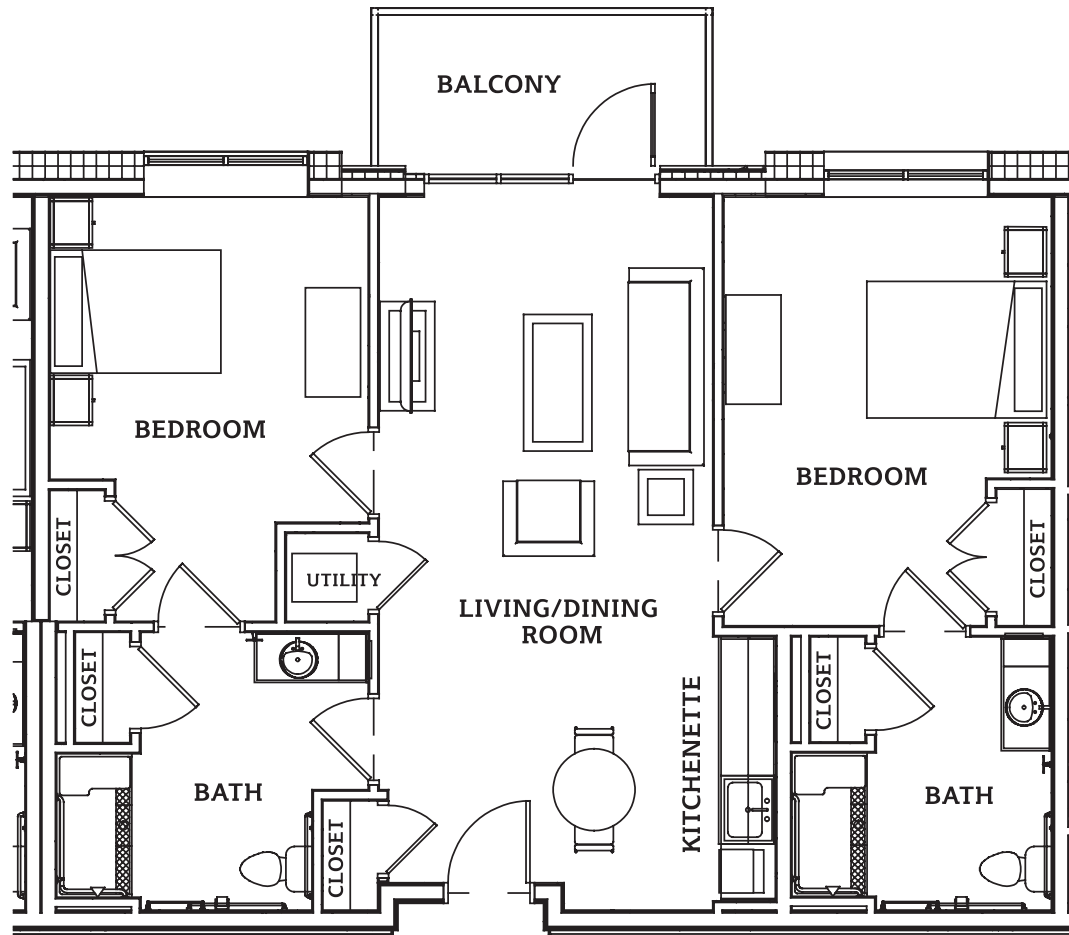

FLOOR PLAN | PERSONAL CARE

Two-Bedroom with Balcony 948 Sq Ft

- Kitchenettes with quartz countertops
- Stainless steel appliances
- Designer carpet in bedrooms
- Bathrooms with quartz vanity tops, porcelain tile flooring, and tile shower/bath surrounds
- Individually controlled heating and air-conditioning
- Horizontal mini blinds
- Basic Cable TV
- Emergency call system

*Floor plan sizes may vary
and other plans are available*