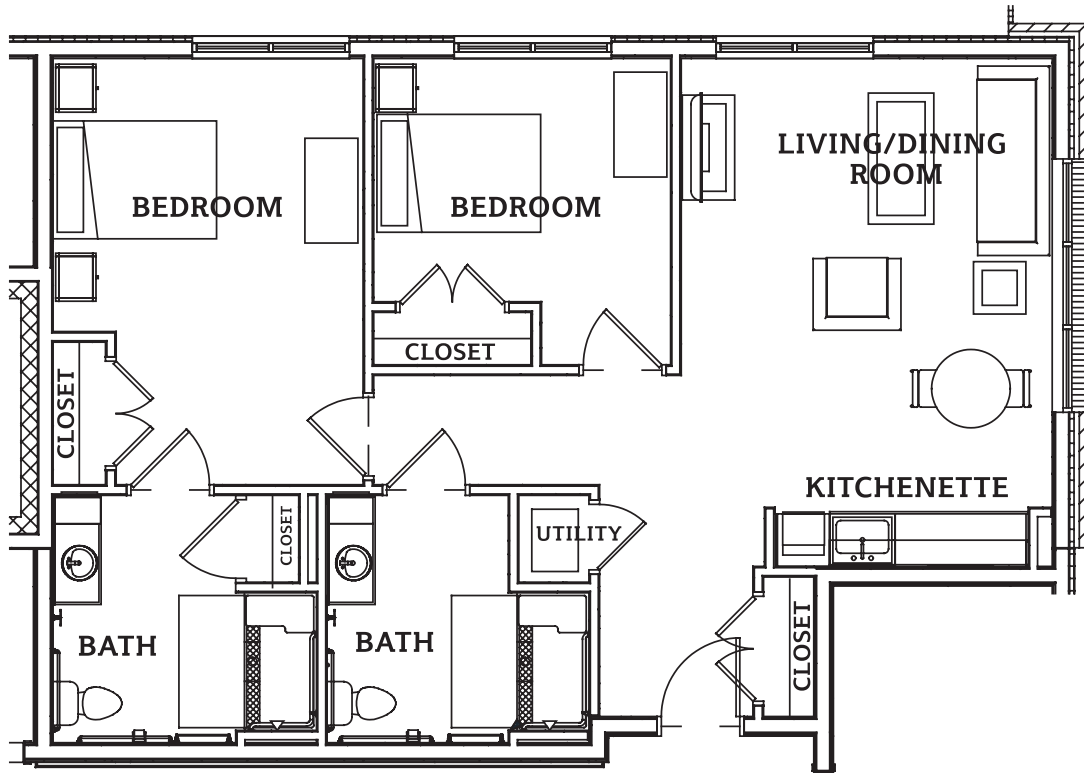

FLOOR PLAN | PERSONAL CARE

Two-Bedroom 926-1024 Sq Ft

- Kitchenettes with quartz countertops
- Stainless steel appliances
- Designer carpet in bedrooms
- Bathrooms with quartz vanity tops, porcelain tile flooring, and tile shower/bath surrounds
- Individually controlled heating and air-conditioning
- Horizontal mini blinds
- Basic Cable TV
- Emergency call system

*Floor plan sizes may vary
and other plans are available*