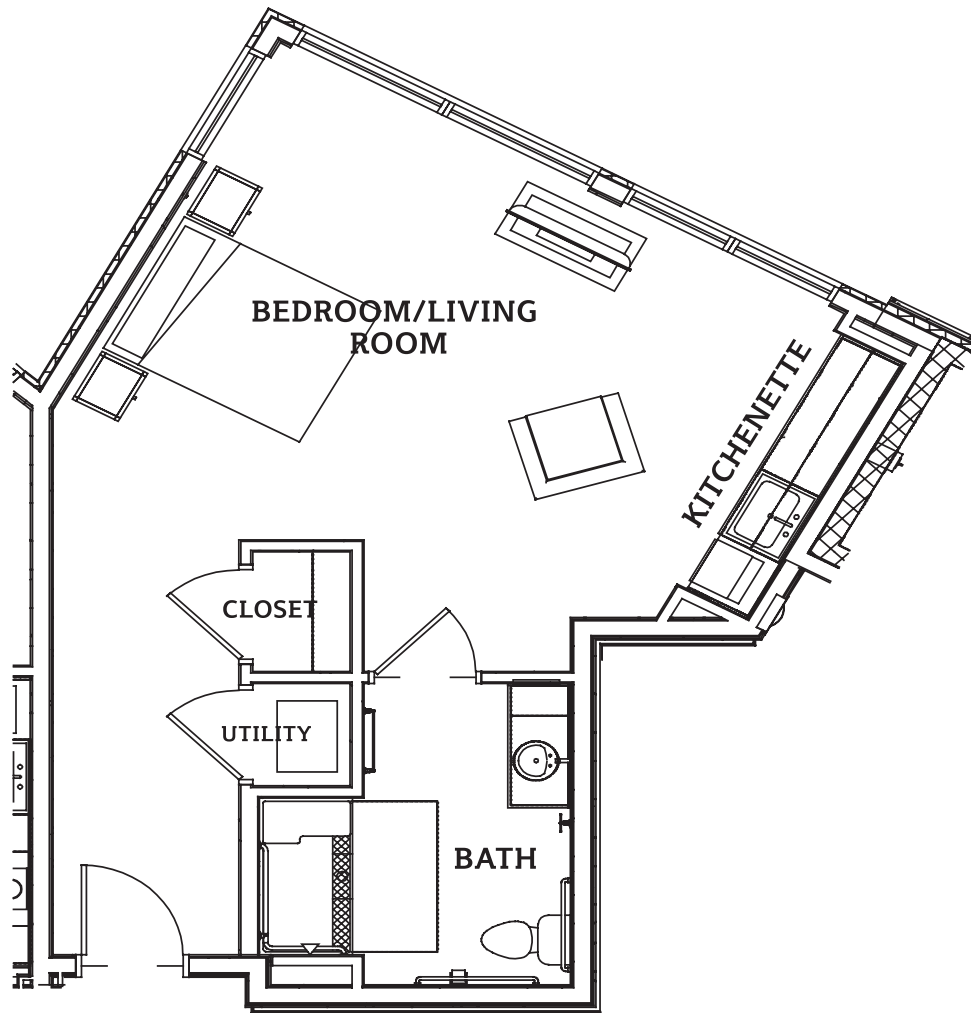

FLOOR PLAN | PERSONAL CARE

Studio 511 Sq Ft

- Kitchenettes with quartz countertops
- Stainless steel appliances
- Luxury vinyl tile flooring
- Bathrooms with quartz vanity tops, porcelain tile flooring, and tile shower/bath surrounds
- Individually controlled heating and air-conditioning
- Horizontal mini blinds
- Basic Cable TV
- Emergency call system

*Floor plan sizes may vary
and other plans are available*