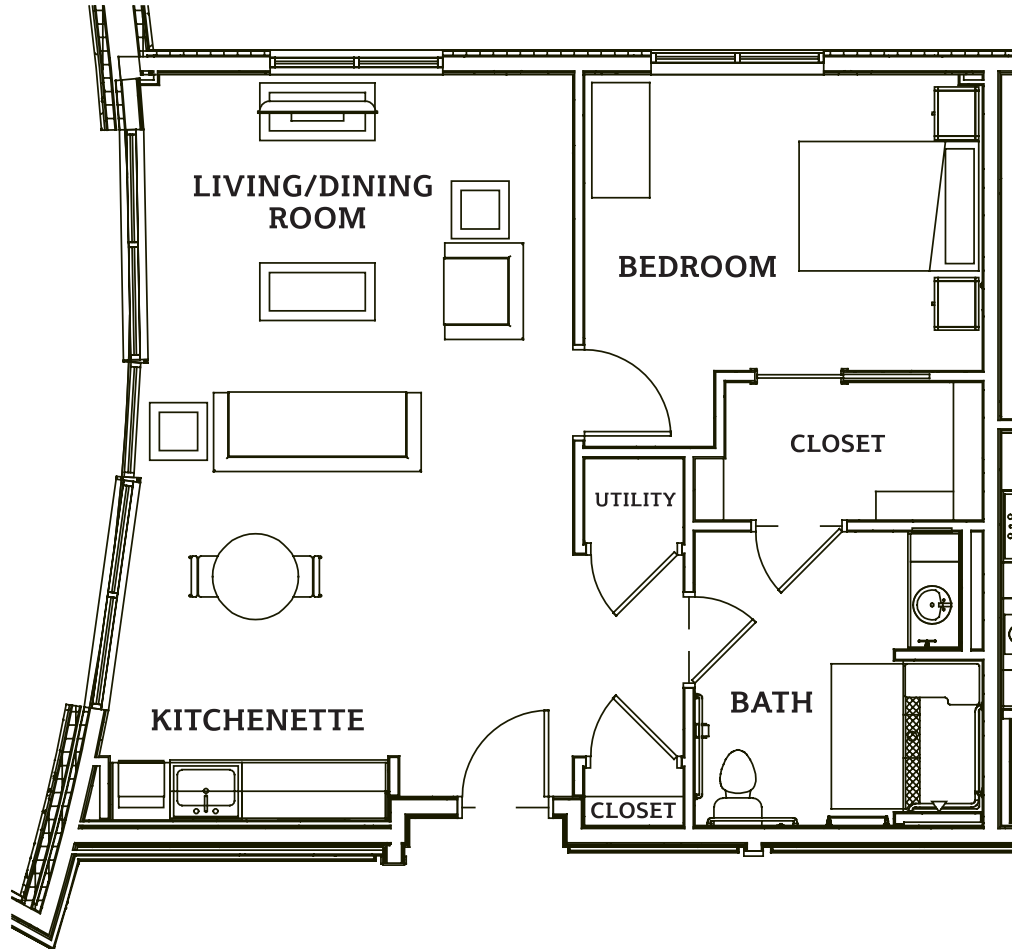

FLOOR PLAN | PERSONAL CARE

One-Bedroom 768 Sq Ft

- Kitchenettes with quartz countertops
- Stainless steel appliances
- Designer carpet in bedrooms
- Bathrooms with quartz vanity tops, porcelain tile flooring, and tile shower/bath surrounds
- Individually controlled heating and air-conditioning
- Horizontal mini blinds
- Basic Cable TV
- Emergency call system

*Floor plan sizes may vary
and other plans are available*