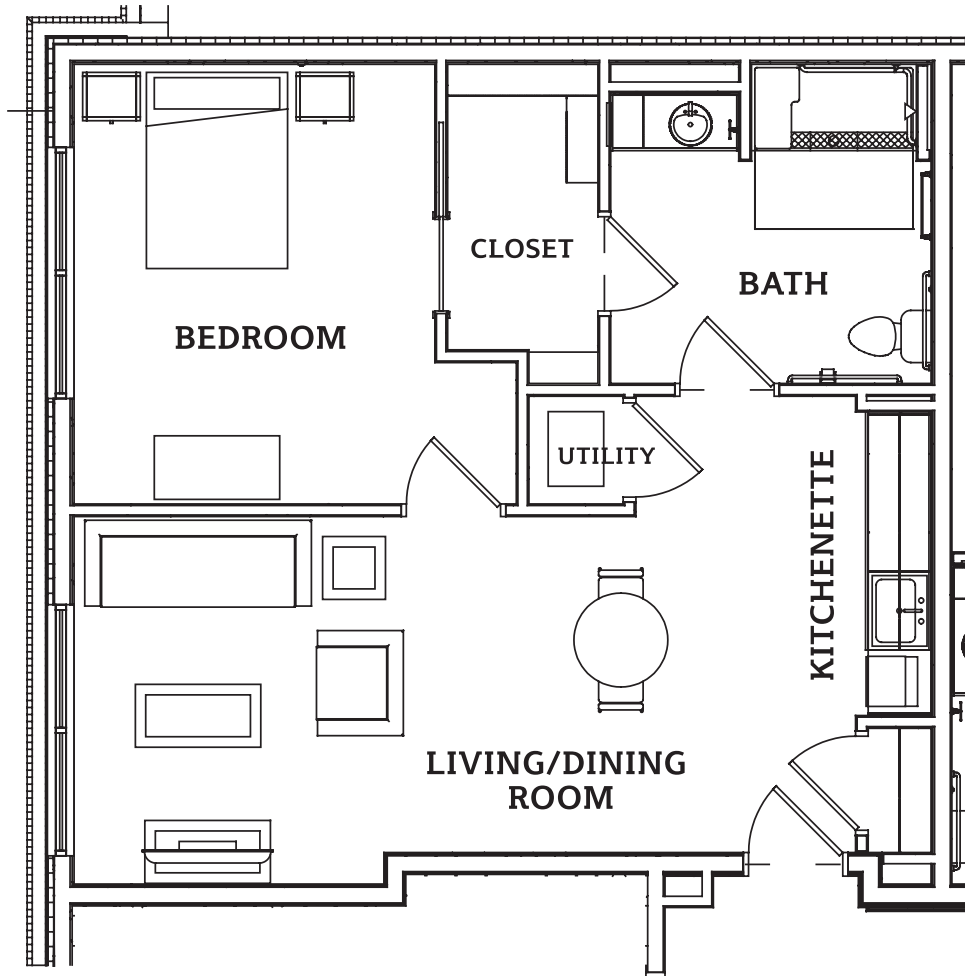

FLOOR PLAN | PERSONAL CARE

One-Bedroom 697 Sq Ft

- Kitchenettes with quartz countertops
- Stainless steel appliances
- Designer carpet in bedrooms
- Bathrooms with quartz vanity tops, porcelain tile flooring, and tile shower/bath surrounds
- Individually controlled heating and air-conditioning
- Horizontal mini blinds
- Basic Cable TV
- Emergency call system

*Floor plan sizes may vary
and other plans are available*