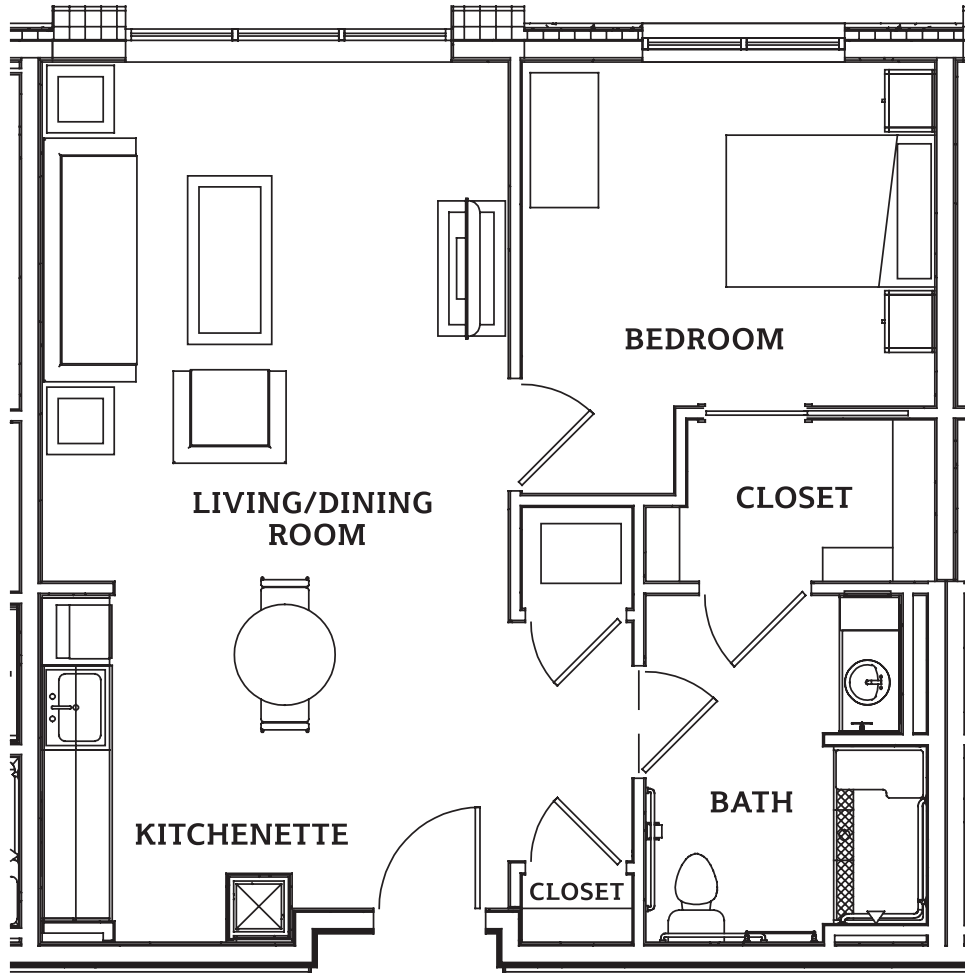

FLOOR PLAN | PERSONAL CARE

One-Bedroom 647-758 Sq Ft

- Kitchenettes with quartz countertops
- Stainless steel appliances
- Designer carpet in bedrooms
- Bathrooms with quartz vanity tops, porcelain tile flooring, and tile shower/bath surrounds
- Individually controlled heating and air-conditioning
- Horizontal mini blinds
- Basic Cable TV
- Emergency call system

*Floor plan sizes may vary
and other plans are available*