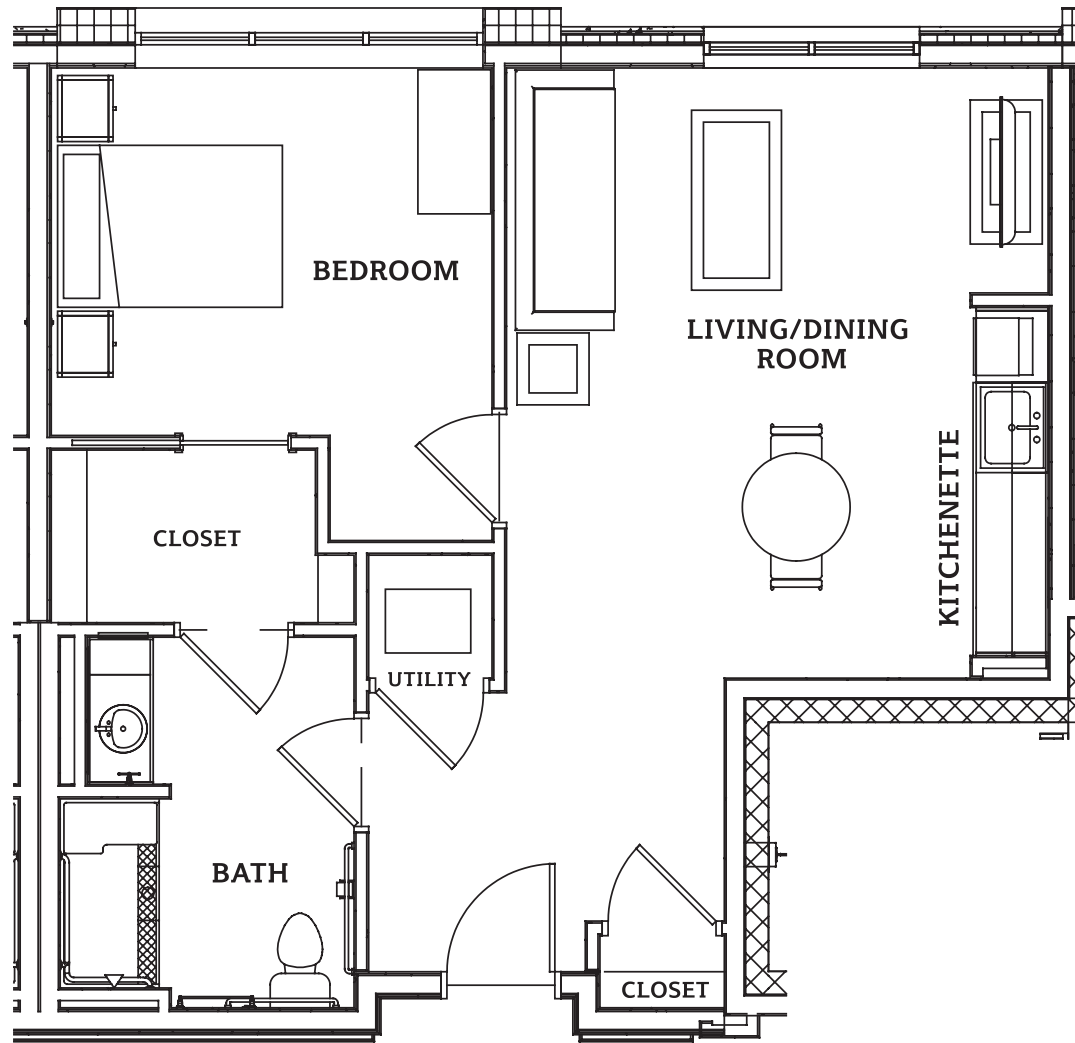

FLOOR PLAN | PERSONAL CARE

One-Bedroom 632 Sq Ft

- Kitchenettes with quartz countertops
- Stainless steel appliances
- Designer carpet in bedrooms
- Bathrooms with quartz vanity tops, porcelain tile flooring, and tile shower/bath surrounds
- Individually controlled heating and air-conditioning
- Horizontal mini blinds
- Basic Cable TV
- Emergency call system

*Floor plan sizes may vary
and other plans are available*